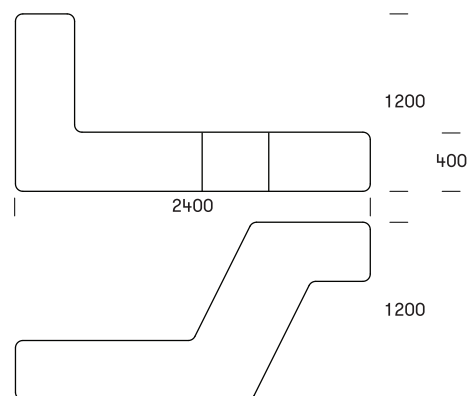

BOA # 139

A funky reinterpretation of the traditional bench dining set. A functionally sculptural piece of furniture for all ages to sit, lie or stand on – indoors and out.

Boa can be used in two fundamentally different basic positions (turned 90 degrees), typically set up in groups to create spaces within spaces.

Design: BSAA Arkitekter

TECHNICAL DATA

Material

Rotation moulded polyethylene, 6-7 mm thick, dyed. Moulded in one piece. UV-resistant, stands up to weather, wear and tear. The material is suitable for granulation and recycling.

Dimensions

L2400 x B1200 x H1200mm.

Volume: 630L

3-5 seats. Turnable

Fixation

Fill with water (450 litres) / sand (450kg) through integrated plugs. The height varies from 40 to 120cm. We recommend EN-1176 standard safety surfacing within a 150cm radius of Boa.